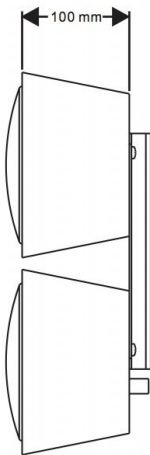

M310 Parameter:

Impedance:-----4ohm
 Frequency range:70~22000Hz
 Power:-----60~120W
 SPL:-----87dB+/- 1.5dB
 Size:-----178x173x100(mm)
 Weight:-----2.07Kg
 Colour:-----White light

M320 Parameter:

Impedance:-----4ohm
 Frequency range:60~22000Hz
 Power:-----80~160W
 SPL:-----88dB+/- 1.5dB
 Size:-----178x315x100(mm)
 Weight:-----4.28Kg
 Colour:-----White light

M3 Series
Owner's Manual

M330 Parameter:

Impedance:-----4ohm
 Frequency range:60~22000Hz
 Power:-----80~160W
 SPL:-----89dB+/- 1.5dB
 Size:-----500x173x100(mm)
 Weight:-----4.82Kg
 Colour:-----White light

M320 Desktop Parameter:

Size:-----H:327mm
 D1:Ø18mm
 D2:Ø220mm
 Weight:-----4.97Kg
 Colour:-----Silver

M3 Series
Owner's Manual

M320 Floor Stand Parameter:

Size:-----H:922mm

W:200mm

D:250mm

Weight:-----8.1Kg