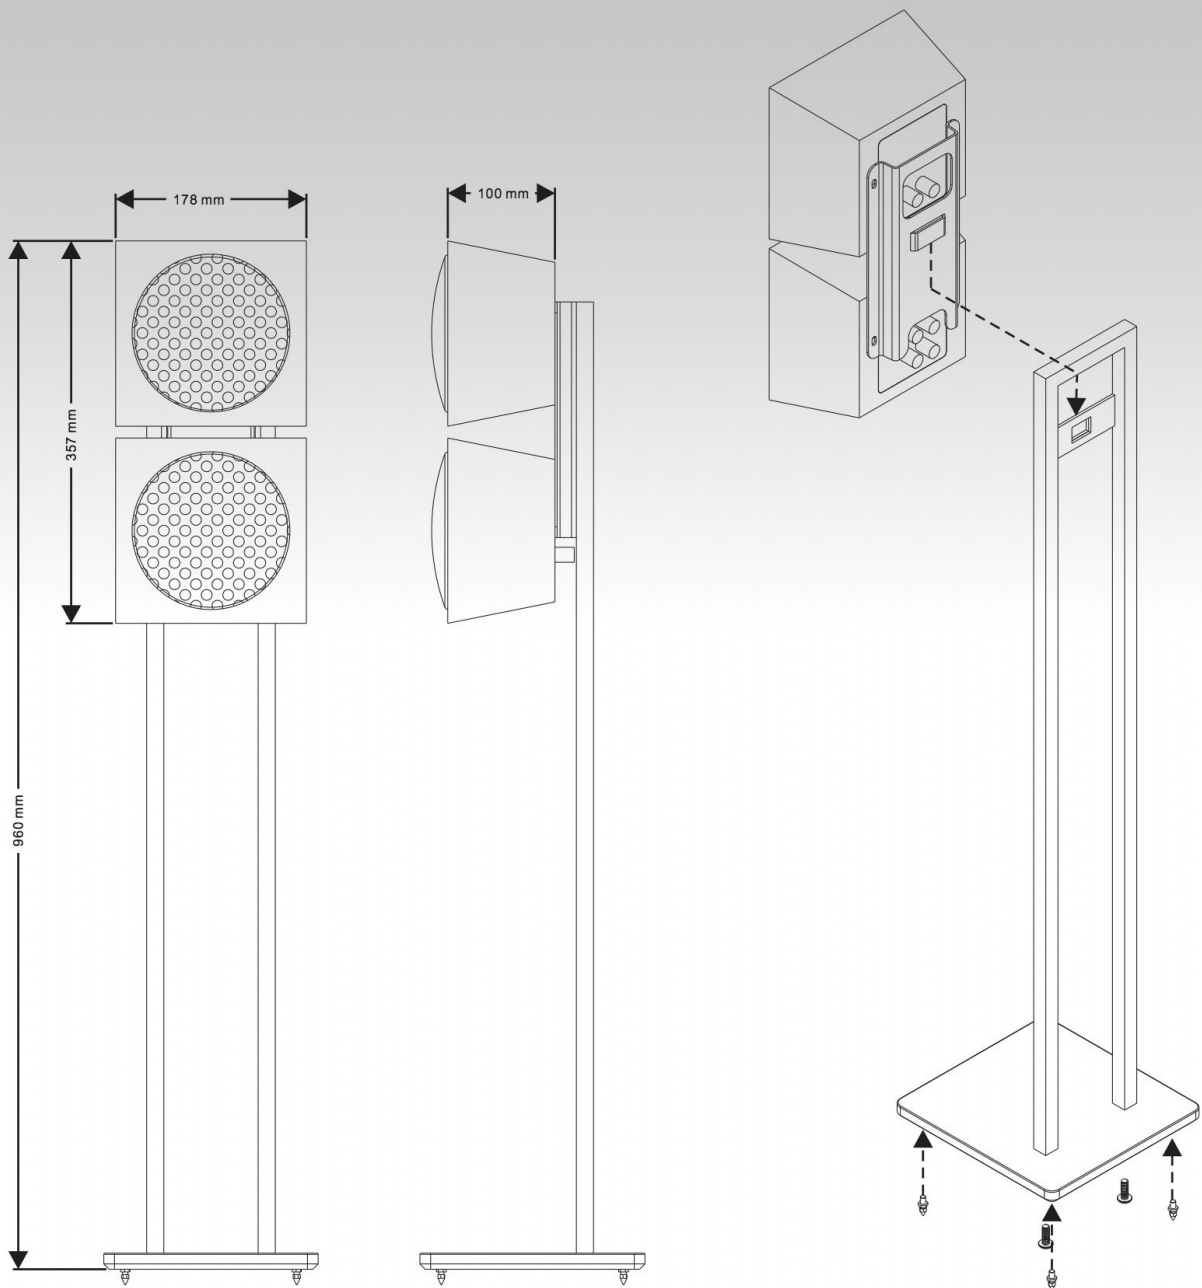

M310 Parameter:

Impedance:-----4ohm
 Frequency range:70~22000Hz
 Power:-----60~120W
 SPL:-----87dB+/- 1.5dB
 Size:-----178x173x100(mm)
 Weight:-----2.07Kg
 Colour:-----White light

M320 Parameter:

Impedance:-----4ohm
 Frequency range:60~22000Hz
 Power:-----80~160W
 SPL:-----88dB+/- 1.5dB
 Size:-----178x315x100(mm)
 Weight:-----4.28Kg
 Colour:-----White light

M3 Series
Owner's Manual

M330 Parameter:

Impedance:-----4ohm
 Frequency range:60~22000Hz
 Power:-----80~160W
 SPL:-----89dB+/- 1.5dB
 Size:-----500x173x100(mm)
 Weight:-----4.82Kg
 Colour:-----White light

M320 Desktop Parameter:

Size:-----H:327mm
 D1:Ø18mm
 D2:Ø220mm
 Weight:-----4.97Kg
 Colour:-----Silver

M3 Series
Owner's Manual

M320 Floor Stand Parameter:

Size:-----H:922mm

W:200mm

D:250mm

Weight:-----8.1Kg

Colour:-----Silver

M3 Series
Owner's Manual

M800II Parameter:

Impedance:-----4ohm

Frequency range:40~250Hz

Power:-----200~400W

Input voltage:----120V/230V

Size:-----500x330x180(mm)