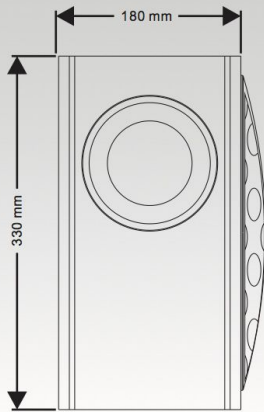

M3 Series
Owner's Manual

M330 Parameter:

Impedance:-----4ohm
 Frequency range:60~22000Hz
 Power:-----80~160W
 SPL:-----89dB+/- 1.5dB
 Size:-----500x173x100(mm)
 Weight:-----4.82Kg
 Colour:-----White light

M320 Desktop Parameter:

Size:-----H:327mm
 D1:Ø18mm
 D2:Ø220mm
 Weight:-----4.97Kg
 Colour:-----Silver

M3 Series
Owner's Manual

M320 Floor Stand Parameter:

Size:-----H:922mm

W:200mm

D:250mm

Weight:-----8.1Kg

Colour:-----Silver

M3 Series
Owner's Manual

M800II Parameter:

Impedance:-----4ohm

Frequency range:40~250Hz

Power:-----200~400W

Input voltage:----120V/230V

Size:-----500x330x180(mm)

Weight:-----12.61Kg

Colour:-----White light

M3 Series
Owner's Manual