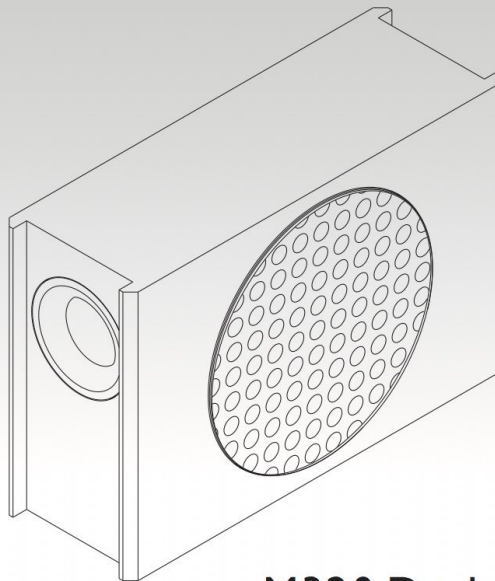

M3 Series Owner's Manual

M800II