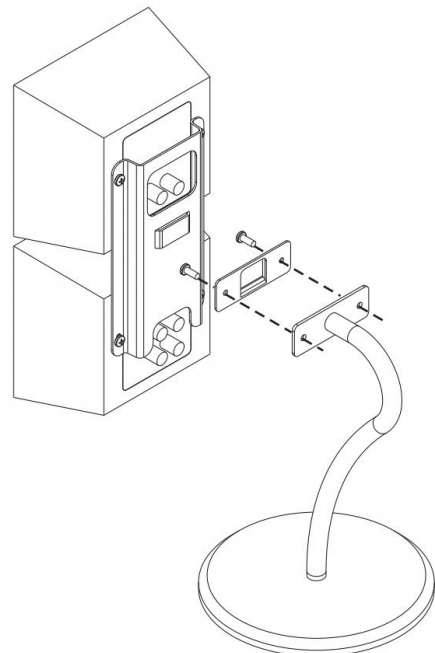

M3 Series
Owner's Manual

M330 Parameter:

Impedance:-----4ohm
 Frequency range:60~22000Hz
 Power:-----80~160W
 SPL:-----89dB+/- 1.5dB
 Size:-----500x173x100(mm)
 Weight:-----4.82Kg
 Colour:-----White light

M320 Desktop Parameter:

Size:-----H:327mm
 D1:Ø18mm
 D2:Ø220mm
 Weight:-----4.97Kg
 Colour:-----Silver

M3 Series
Owner's Manual

M320 Floor Stand Parameter:

Size:-----H:922mm

W:200mm

D:250mm

Weight:-----8.1Kg