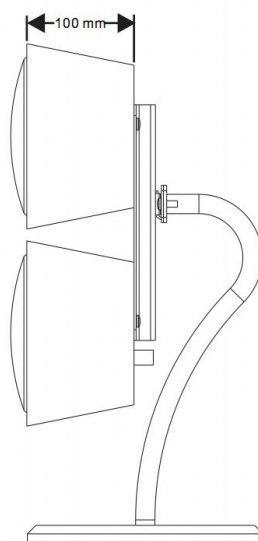

M310 Parameter:

Impedance:-----4ohm
 Frequency range:70~22000Hz
 Power:-----60~120W
 SPL:-----87dB+/- 1.5dB
 Size:-----178x173x100(mm)
 Weight:-----2.07Kg
 Colour:-----White light

M320 Parameter:

Impedance:-----4ohm
 Frequency range:60~22000Hz
 Power:-----80~160W
 SPL:-----88dB+/- 1.5dB
 Size:-----178x315x100(mm)
 Weight:-----4.28Kg
 Colour:-----White light

M3 Series
Owner's Manual

M330 Parameter:

Impedance:-----4ohm
 Frequency range:60~22000Hz
 Power:-----80~160W
 SPL:-----89dB+/- 1.5dB
 Size:-----500x173x100(mm)
 Weight:-----4.82Kg
 Colour:-----White light

M320 Desktop Parameter:

Size:-----H:327mm
 D1:Ø18mm
 D2:Ø220mm
 Weight:-----4.97Kg
 Colour:-----Silver

M3 Series
Owner's Manual

M320 Floor Stand Parameter:

Size:-----H:922mm

W:200mm

D:250mm

Weight:-----8.1Kg