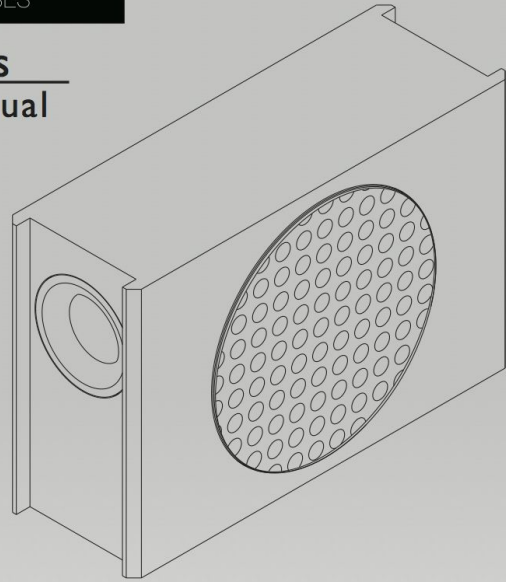

M3 Series
Owner's Manual

M800II Parameter:

Impedance:-----4ohm

Frequency range:40~250Hz

Power:-----200~400W

Input voltage:----120V/230V

Size:-----500x330x180(mm)

Weight:-----12.61Kg

Colour:-----White light