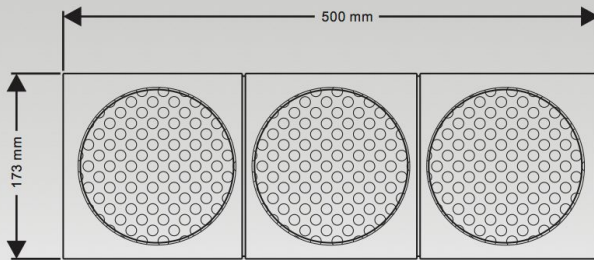

M310 Parameter:

Impedance:-----4ohm
 Frequency range:70~22000Hz
 Power:-----60~120W
 SPL:-----87dB+/- 1.5dB
 Size:-----178x173x100(mm)
 Weight:-----2.07Kg
 Colour:-----White light

M320 Parameter:

Impedance:-----4ohm
 Frequency range:60~22000Hz
 Power:-----80~160W
 SPL:-----88dB+/- 1.5dB
 Size:-----178x315x100(mm)
 Weight:-----4.28Kg
 Colour:-----White light

M3 Series
Owner's Manual

M330 Parameter:

Impedance:-----4ohm
 Frequency range:60~22000Hz
 Power:-----80~160W
 SPL:-----89dB+/- 1.5dB
 Size:-----500x173x100(mm)
 Weight:-----4.82Kg
 Colour:-----White light

M320 Desktop Parameter:

Size:-----H:327mm
 D1:Ø18mm
 D2:Ø220mm
 Weight:-----4.97Kg
 Colour:-----Silver

M3 Series
Owner's Manual

M320 Floor Stand Parameter:

Size:-----H:922mm

W:200mm

D:250mm

Weight:-----8.1Kg