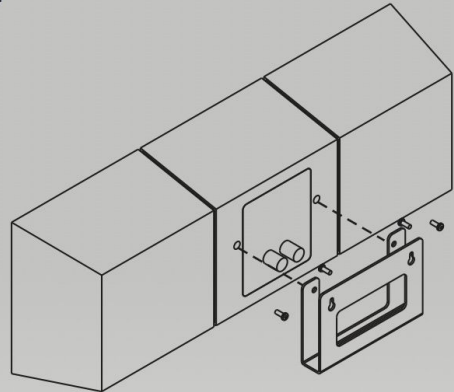

M310 Parameter:

Impedance:-----4ohm
 Frequency range:70~22000Hz
 Power:-----60~120W
 SPL:-----87dB+/- 1.5dB
 Size:-----178x173x100(mm)
 Weight:-----2.07Kg
 Colour:-----White light

M320 Parameter:

Impedance:-----4ohm
 Frequency range:60~22000Hz
 Power:-----80~160W
 SPL:-----88dB+/- 1.5dB
 Size:-----178x315x100(mm)
 Weight:-----4.28Kg
 Colour:-----White light

M3 Series
Owner's Manual

M330 Parameter:

Impedance:-----4ohm
 Frequency range:60~22000Hz
 Power:-----80~160W
 SPL:-----89dB+/- 1.5dB
 Size:-----500x173x100(mm)
 Weight:-----4.82Kg
 Colour:-----White light

M320 Desktop Parameter:

Size:-----H:327mm
 D1:Ø18mm
 D2:Ø220mm
 Weight:-----4.97Kg
 Colour:-----Silver

M3 Series
Owner's Manual

M320 Floor Stand Parameter:

Size:-----H:922mm

W:200mm

D:250mm

Weight:-----8.1Kg