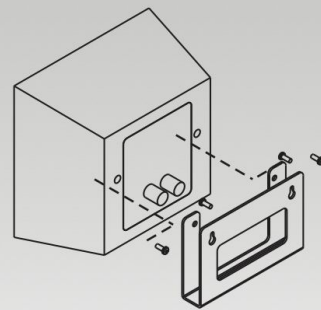

M3 Series
Owner's Manual

M310 Parameter:

Impedance:-----4ohm
Frequency range:70~22000Hz
Power:-----60~120W
SPL:-----87dB+/- 1.5dB
Size:-----178x173x100(mm)
Weight:-----2.07Kg
Colour:-----White light

M320 Parameter:

Impedance:-----4ohm
Frequency range:60~22000Hz
Power:-----80~160W
SPL:-----88dB+/- 1.5dB
Size:-----178x315x100(mm)
Weight:-----4.28Kg
Colour:-----White light