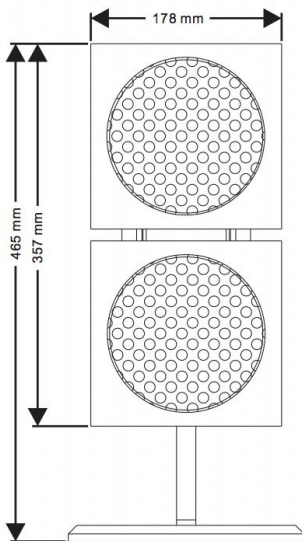

M310 Parameter:

Impedance:-----4ohm
 Frequency range:70~22000Hz
 Power:-----60~120W
 SPL:-----87dB+/- 1.5dB
 Size:-----178x173x100(mm)
 Weight:-----2.07Kg
 Colour:-----White light

M320 Parameter:

Impedance:-----4ohm
 Frequency range:60~22000Hz
 Power:-----80~160W
 SPL:-----88dB+/- 1.5dB
 Size:-----178x315x100(mm)
 Weight:-----4.28Kg
 Colour:-----White light

M3 Series
Owner's Manual

M330 Parameter:

Impedance:-----4ohm
 Frequency range:60~22000Hz
 Power:-----80~160W
 SPL:-----89dB+/- 1.5dB
 Size:-----500x173x100(mm)
 Weight:-----4.82Kg
 Colour:-----White light

M320 Desktop Parameter:

Size:-----H:327mm
 D1:Ø18mm
 D2:Ø220mm
 Weight:-----4.97Kg
 Colour:-----Silver

M3 Series
Owner's Manual

M320 Floor Stand Parameter:

Size:-----H:922mm

W:200mm

D:250mm

Weight:-----8.1Kg

Colour:-----Silver

M3 Series
Owner's Manual

M800II Parameter:

Impedance:-----4ohm

Frequency range:40~250Hz

Power:-----200~400W

Input voltage:----120V/230V

Size:-----500x330x180(mm)