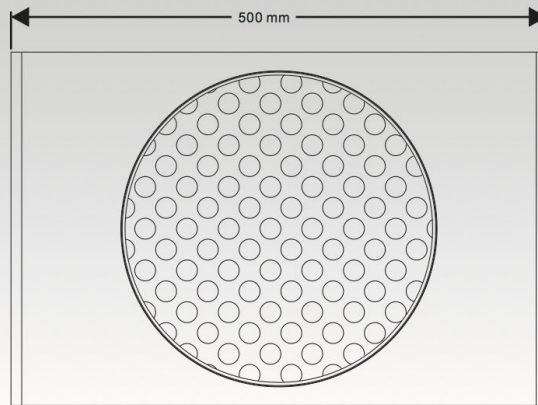

M3 Series
Owner's Manual

M800II Parameter:

Impedance:-----4ohm

Frequency range:40~250Hz

Power:-----200~400W

Input voltage:----120V/230V

Size:-----500x330x180(mm)

Weight:-----12.61Kg

Colour:-----White light