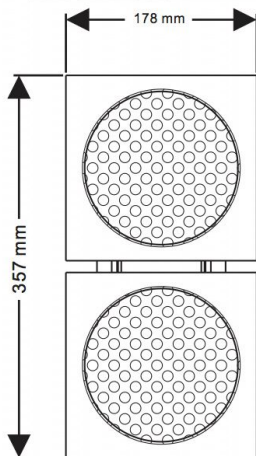

M310 Parameter:

Impedance:-----4ohm
 Frequency range:70~22000Hz
 Power:-----60~120W
 SPL:-----87dB+/- 1.5dB
 Size:-----178x173x100(mm)
 Weight:-----2.07Kg
 Colour:-----White light

M320 Parameter:

Impedance:-----4ohm
 Frequency range:60~22000Hz
 Power:-----80~160W
 SPL:-----88dB+/- 1.5dB
 Size:-----178x315x100(mm)
 Weight:-----4.28Kg
 Colour:-----White light

M3 Series
Owner's Manual

M330 Parameter:

Impedance:-----4ohm
 Frequency range:60~22000Hz
 Power:-----80~160W
 SPL:-----89dB+/- 1.5dB
 Size:-----500x173x100(mm)
 Weight:-----4.82Kg
 Colour:-----White light

M320 Desktop Parameter:

Size:-----H:327mm
 D1:Ø18mm
 D2:Ø220mm
 Weight:-----4.97Kg
 Colour:-----Silver

M3 Series
Owner's Manual

M320 Floor Stand Parameter:

Size:-----H:922mm

W:200mm

D:250mm

Weight:-----8.1Kg

Colour:-----Silver

M3 Series
Owner's Manual

M800II Parameter:

Impedance:-----4ohm

Frequency range:40~250Hz

Power:-----200~400W

Input voltage:----120V/230V

Size:-----500x330x180(mm)