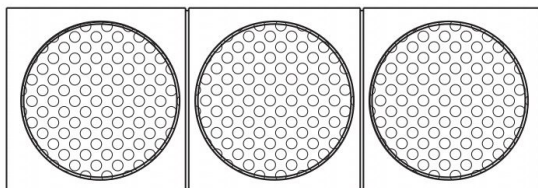

M3 Series Owner's Manual

M330