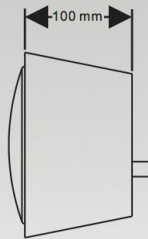

M310 Parameter:

Impedance:-----4ohm
 Frequency range:70~22000Hz
 Power:-----60~120W
 SPL:-----87dB+/- 1.5dB
 Size:-----178x173x100(mm)
 Weight:-----2.07Kg
 Colour:-----White light

M320 Parameter:

Impedance:-----4ohm
 Frequency range:60~22000Hz
 Power:-----80~160W
 SPL:-----88dB+/- 1.5dB
 Size:-----178x315x100(mm)
 Weight:-----4.28Kg
 Colour:-----White light

M3 Series
Owner's Manual

M330 Parameter:

Impedance:-----4ohm
 Frequency range:60~22000Hz
 Power:-----80~160W
 SPL:-----89dB+/- 1.5dB
 Size:-----500x173x100(mm)
 Weight:-----4.82Kg
 Colour:-----White light

M320 Desktop Parameter:

Size:-----H:327mm
 D1:Ø18mm
 D2:Ø220mm
 Weight:-----4.97Kg
 Colour:-----Silver

M3 Series
Owner's Manual

M320 Floor Stand Parameter:

Size:-----H:922mm

W:200mm

D:250mm

Weight:-----8.1Kg