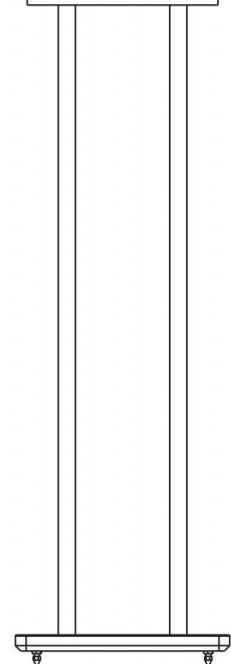

M3 Series Owner's Manual