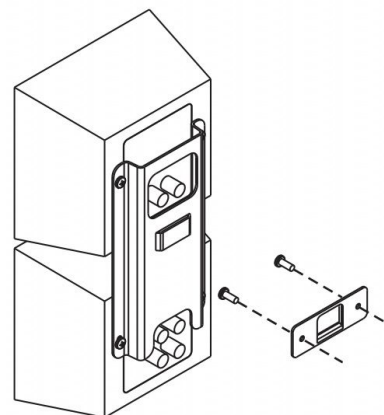

M310 Parameter:

Impedance:-----4ohm
 Frequency range:70~22000Hz
 Power:-----60~120W
 SPL:-----87dB+/- 1.5dB
 Size:-----178x173x100(mm)
 Weight:-----2.07Kg
 Colour:-----White light

M320 Parameter:

Impedance:-----4ohm
 Frequency range:60~22000Hz
 Power:-----80~160W
 SPL:-----88dB+/- 1.5dB
 Size:-----178x315x100(mm)
 Weight:-----4.28Kg
 Colour:-----White light

M3 Series
Owner's Manual

M330 Parameter:

Impedance:-----4ohm
 Frequency range:60~22000Hz
 Power:-----80~160W
 SPL:-----89dB+/- 1.5dB
 Size:-----500x173x100(mm)
 Weight:-----4.82Kg
 Colour:-----White light