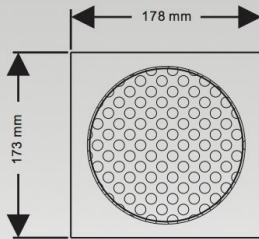

M310 Parameter:

Impedance:-----4ohm
 Frequency range:70~22000Hz
 Power:-----60~120W
 SPL:-----87dB+/- 1.5dB
 Size:-----178x173x100(mm)
 Weight:-----2.07Kg
 Colour:-----White light

M320 Parameter:

Impedance:-----4ohm
 Frequency range:60~22000Hz
 Power:-----80~160W
 SPL:-----88dB+/- 1.5dB
 Size:-----178x315x100(mm)
 Weight:-----4.28Kg
 Colour:-----White light

M3 Series
Owner's Manual

M330 Parameter:

Impedance:-----4ohm
 Frequency range:60~22000Hz
 Power:-----80~160W
 SPL:-----89dB+/- 1.5dB
 Size:-----500x173x100(mm)
 Weight:-----4.82Kg
 Colour:-----White light

M320 Desktop Parameter:

Size:-----H:327mm
 D1:Ø18mm
 D2:Ø220mm
 Weight:-----4.97Kg
 Colour:-----Silver

M3 Series
Owner's Manual

M320 Floor Stand Parameter:

Size:-----H:922mm

W:200mm

D:250mm

Weight:-----8.1Kg