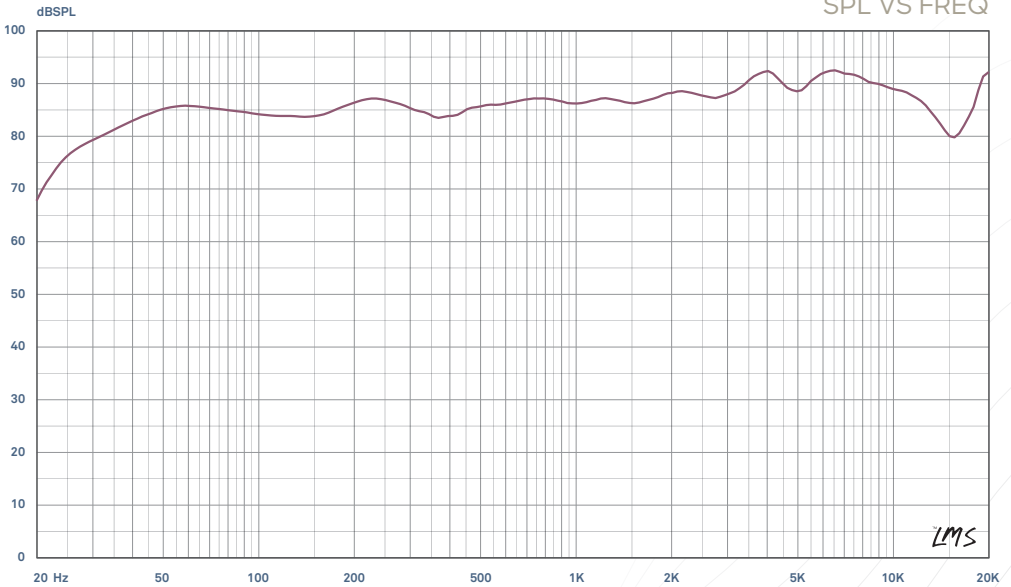

E610 IW

SPL VS FREQ