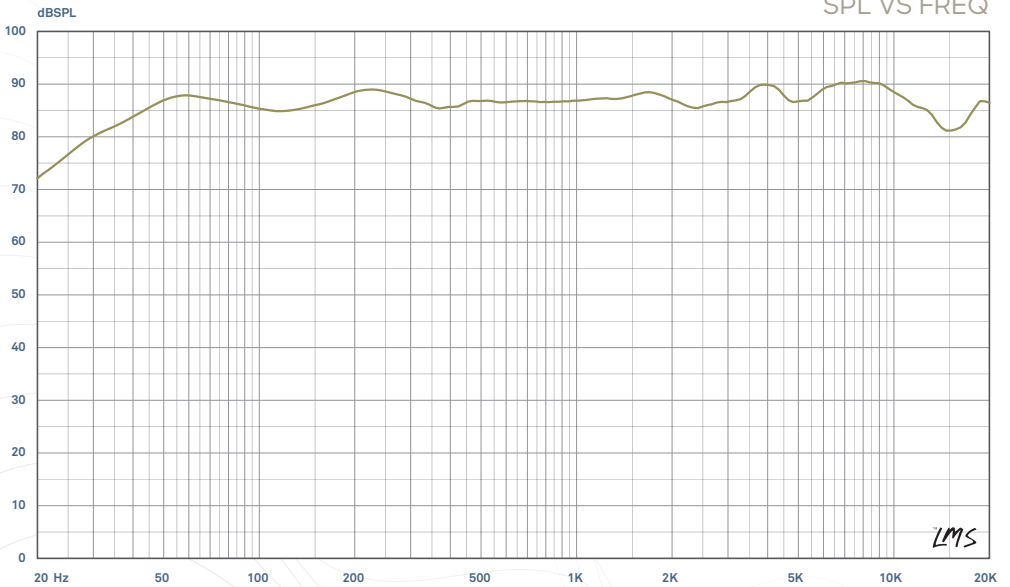

E620 IW

SPL VS FREQ